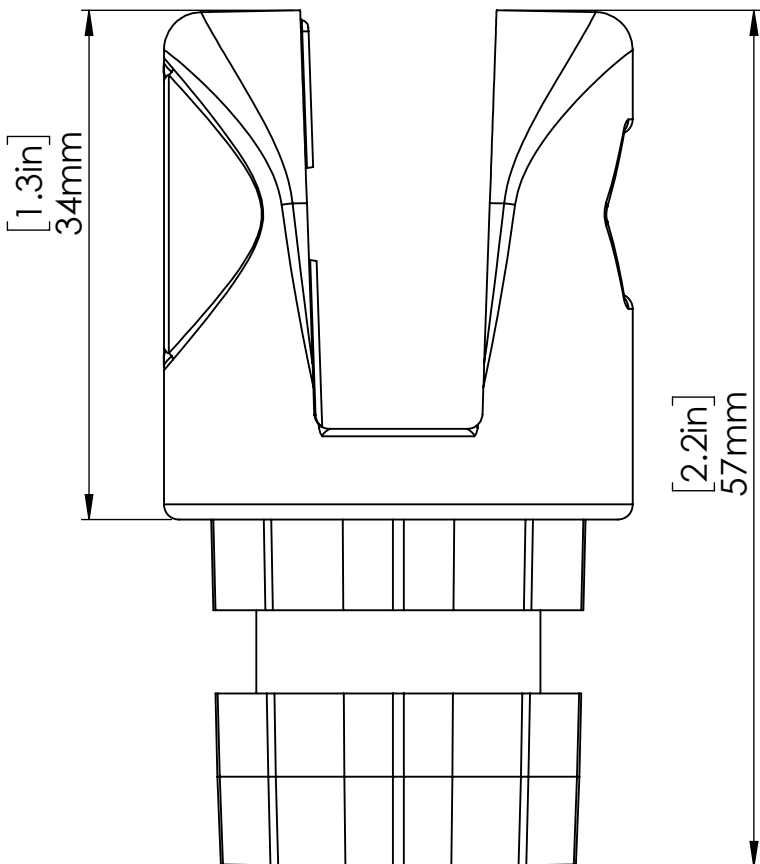

02-4032-11 CLEVIS/BIMINI SUPPORT

7/12/2021 DATE

PART NUMBER