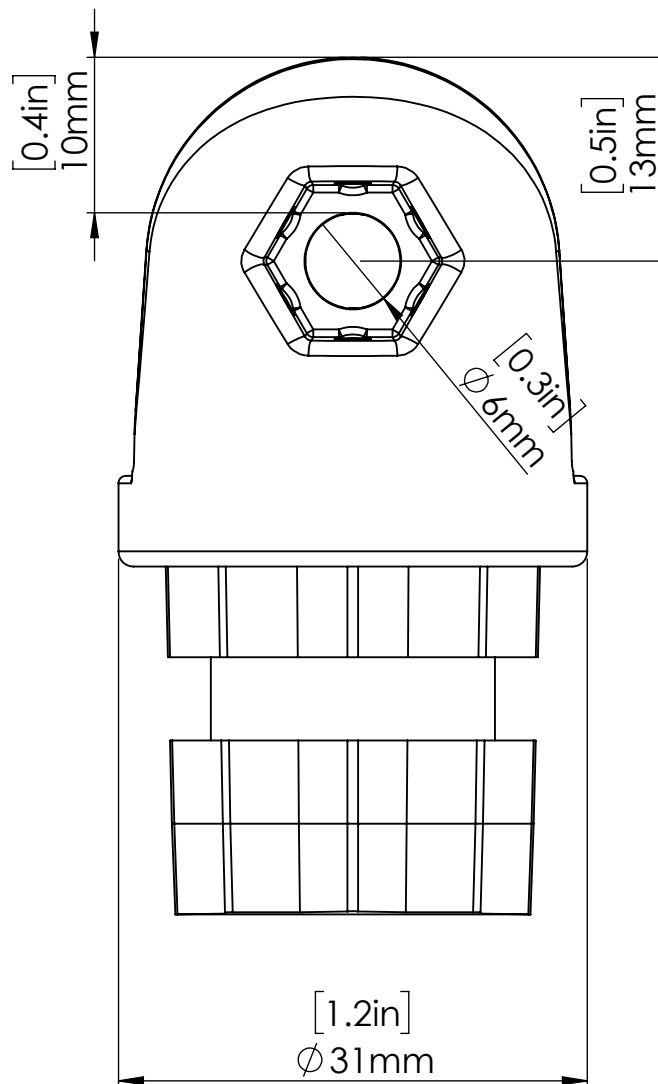

02-4032-11 CLEVIS/BIMINI SUPPORT

7/12/2021 DATE

PART NUMBER