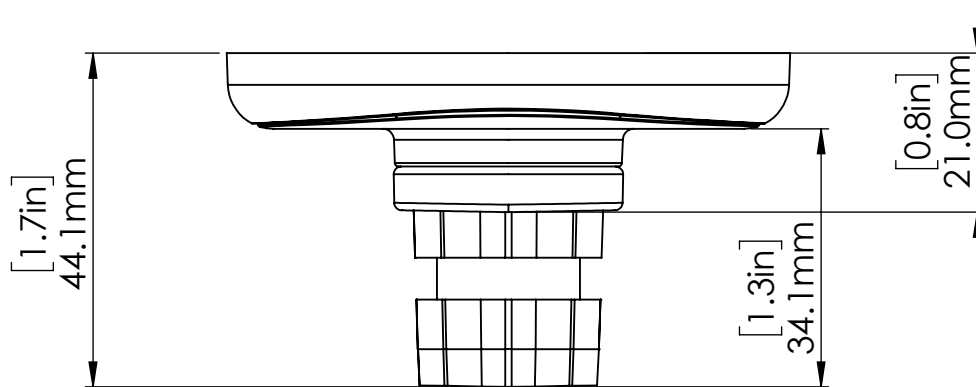

DIMENSIONS IN mm UNLESS STATED
DESTROY ALL PREVIOUS COPIES

02-4179-11 - GARMIN FISHFINDER MOUNT LOW PROFILE

Railblaza Ltd
11 David McEachie Place
Silverdale 0932
Auckland
New Zealand
Ph: +64 9 426 1475
E - info@railblaza.com

DRAWN
SCALE
DATE

PART NUMBER
SHEET