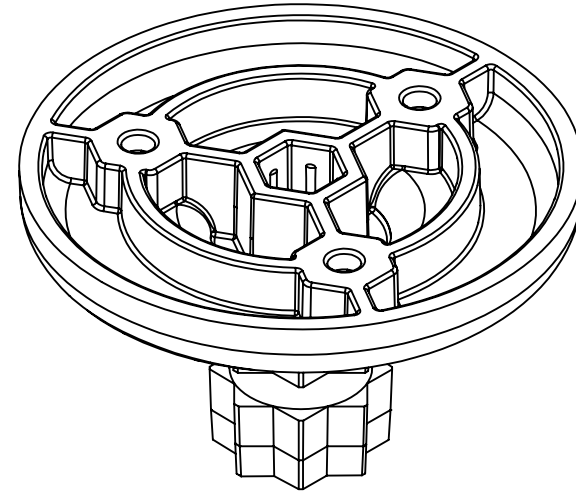

DIMENSIONS IN mm UNLESS STATED
DESTROY ALL PREVIOUS COPIES

02-4179-11 - GARMIN FISHFINDER MOUNT LOW PROFILE

Railblaza Ltd
11 David McEachie Place
Silverdale 0932
Auckland
New Zealand
Ph: +64 9 426 1475
E - info@railblaza.com

DRAWN
SCALE
DATE

PART NUMBER
SHEET