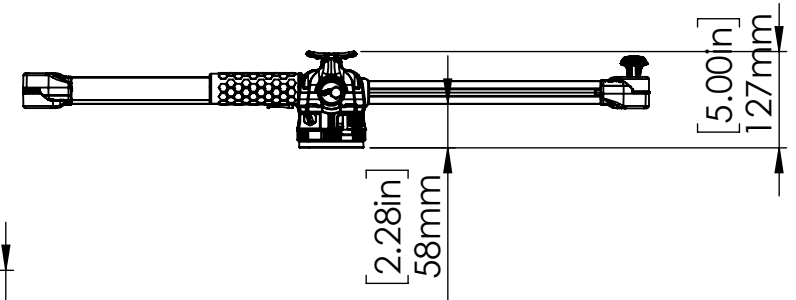

11-4190-11

HEXX LIVE POLE 60

Railblaza Ltd
 11 David Mccathie Place
 Silverdale 0932
 Auckland
 New Zealand
 Ph: +64 9 426 1475
 E - info@railblaza.com

HEXX Base with Quick Release Tabs

DRAWN
 SCALE
 DATE
 3/02/2023

PART NUMBER
 SHEET