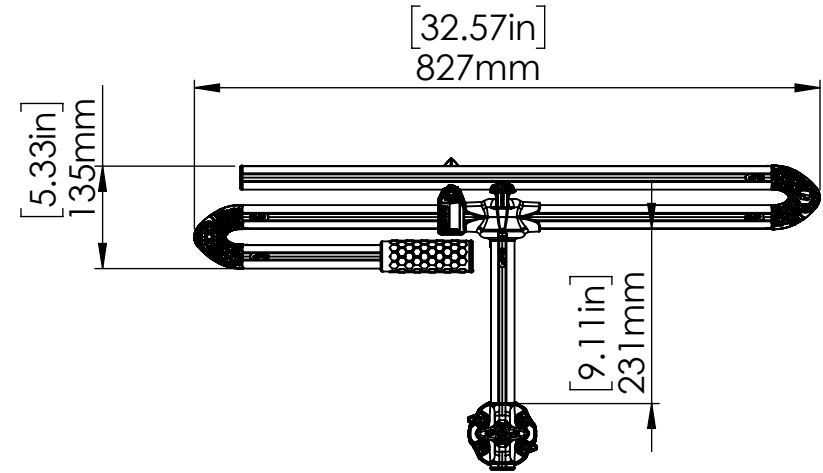

11-4190-11

HEXX LIVE POLE 60

Railblaza Ltd
 11 David Mccathie Place
 Silverdale 0932
 Auckland
 New Zealand
 Ph: +64 9 426 1475
 E - info@railblaza.com

HEXX Base with Quick Release Tabs

DRAWN
 SCALE
 DATE
 3/02/2023

PART NUMBER
 SHEET