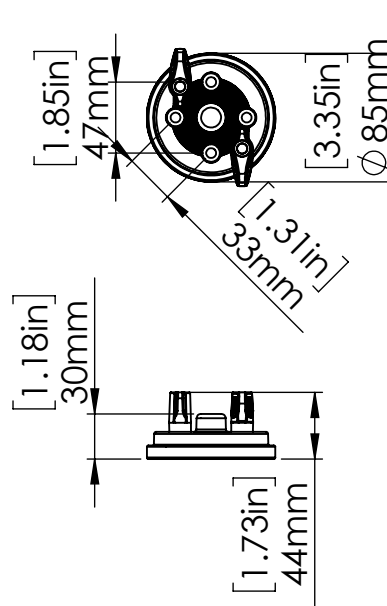

11-4190-11

HEXX LIVE POLE 60

Railblaza Ltd
 11 David Mccathie Place
 Silverdale 0932
 Auckland
 New Zealand
 Ph: +64 9 426 1475
 E - info@railblaza.com

HEXX Base with Quick Release Tabs

DRAWN
 SCALE
 DATE
 3/02/2023

PART NUMBER
 SHEET