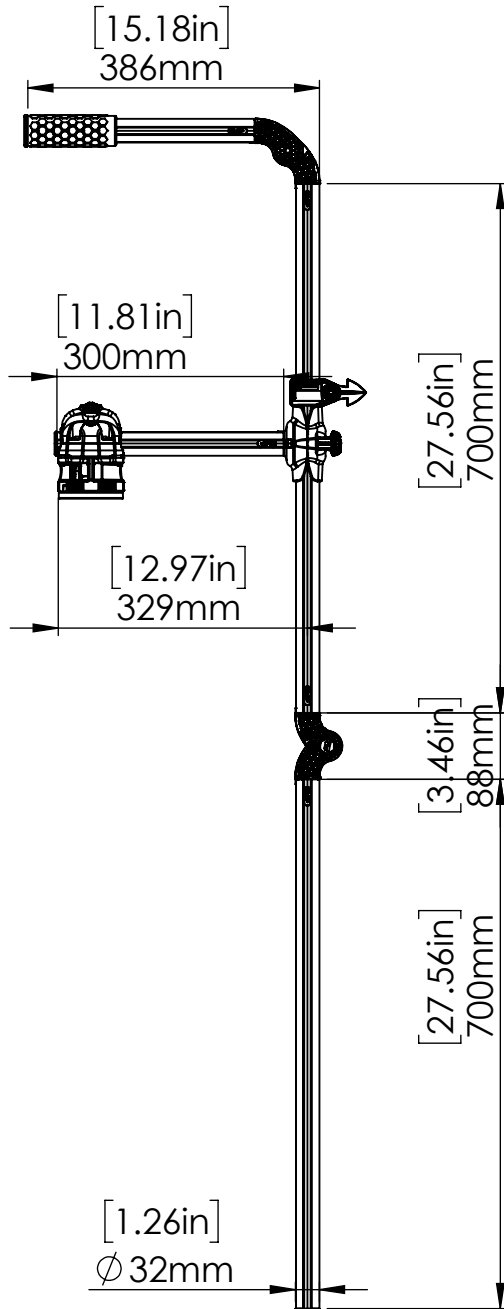

11-4190-11

HEXX LIVE POLE 60

Railblaza Ltd
 11 David Mccathie Place
 Silverdale 0932
 Auckland
 New Zealand
 Ph: +64 9 426 1475
 E - info@railblaza.com

HEXX Base with Quick Release Tabs

DRAWN
 SCALE
 DATE
 3/02/2023

PART NUMBER
 SHEET