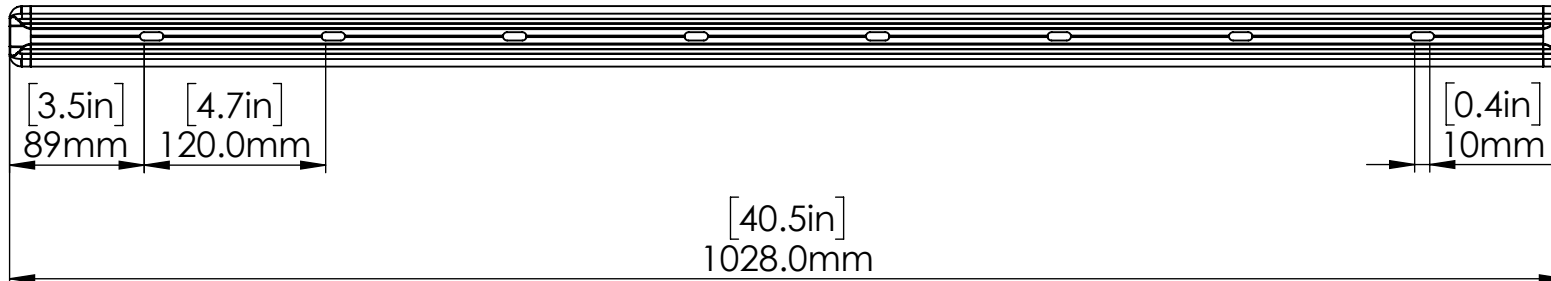

# TRACLOADER GUNNEL TRACK

**Railblaza Ltd**  
 11 David Mccaithie Place  
 Silverdale 0932  
 Auckland  
 New Zealand  
 Ph: +64 9 426 1475  
 E - info@railblaza.com

01-4154-11 TracLoader Gunnel Track 300mm (12in)

01-4155-11 TracLoader Gunnel Track 500mm (20in)

01-4156-11 TracLoader Gunnel Track 1000mm (39in)

1:5 SCALE  
4/02/2021 DATE

01-4154-11  
01-4155-11  
01-4156-11 PART NUMBER