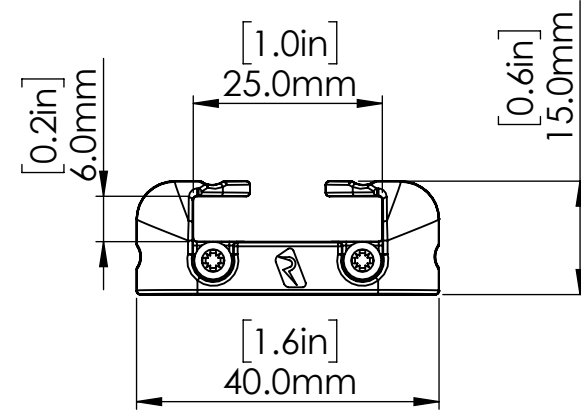

# TRACLOADER GUNNEL TRACK

**Railblaza Ltd**  
 11 David Mccaithie Place  
 Silverdale 0932  
 Auckland  
 New Zealand  
 Ph: +64 9 426 1475  
 E - info@railblaza.com

01-4154-11 TracLoader Gunnel Track 300mm (12in)

01-4155-11 TracLoader Gunnel Track 500mm (20in)

01-4156-11 TracLoader Gunnel Track 1000mm (39in)

1:5 SCALE  
4/02/2021 DATE

01-4154-11  
01-4155-11  
01-4156-11 PART NUMBER