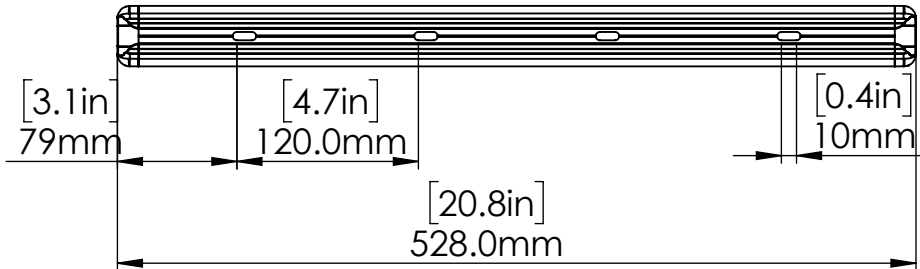

# TRACLOADER GUNNEL TRACK

**Railblaza Ltd**  
 11 David Mccaithie Place  
 Silverdale 0932  
 Auckland  
 New Zealand  
 Ph: +64 9 426 1475  
 E - info@railblaza.com

01-4154-11 TracLoader Gunnel Track 300mm (12in)

01-4155-11 TracLoader Gunnel Track 500mm (20in)

01-4156-11 TracLoader Gunnel Track 1000mm (39in)

1:5 SCALE  
4/02/2021 DATE

01-4154-11  
01-4155-11  
01-4156-11 PART NUMBER