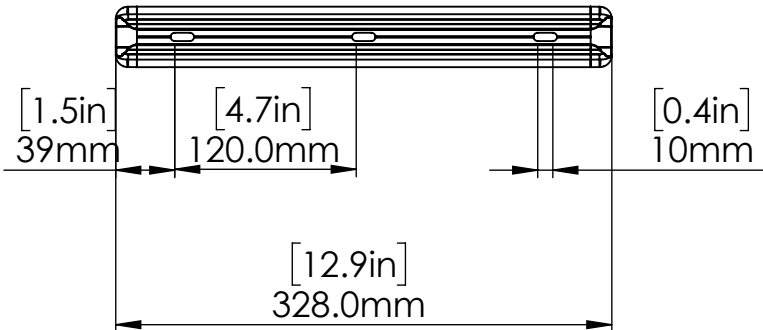

# TRACLOADER GUNNEL TRACK

**Railblaza Ltd**  
 11 David Mccaithie Place  
 Silverdale 0932  
 Auckland  
 New Zealand  
 Ph: +64 9 426 1475  
 E - info@railblaza.com

01-4154-11 TracLoader Gunnel Track 300mm (12in)

01-4155-11 TracLoader Gunnel Track 500mm (20in)

01-4156-11 TracLoader Gunnel Track 1000mm (39in)

1:5 SCALE  
4/02/2021 DATE

01-4154-11  
01-4155-11  
01-4156-11 PART NUMBER